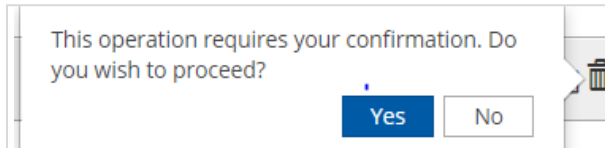

### Business Purpose:

Use this job aid to change the cargo type on a quote.

---

### 1. Change Cargo Type

- a. Delete all existing cargo items using **Trash Can**.

- b. Click **Yes** on pop-up window to proceed.

- c. Select the new **Cargo Type** on the cargo selection screen and proceed with the quote.